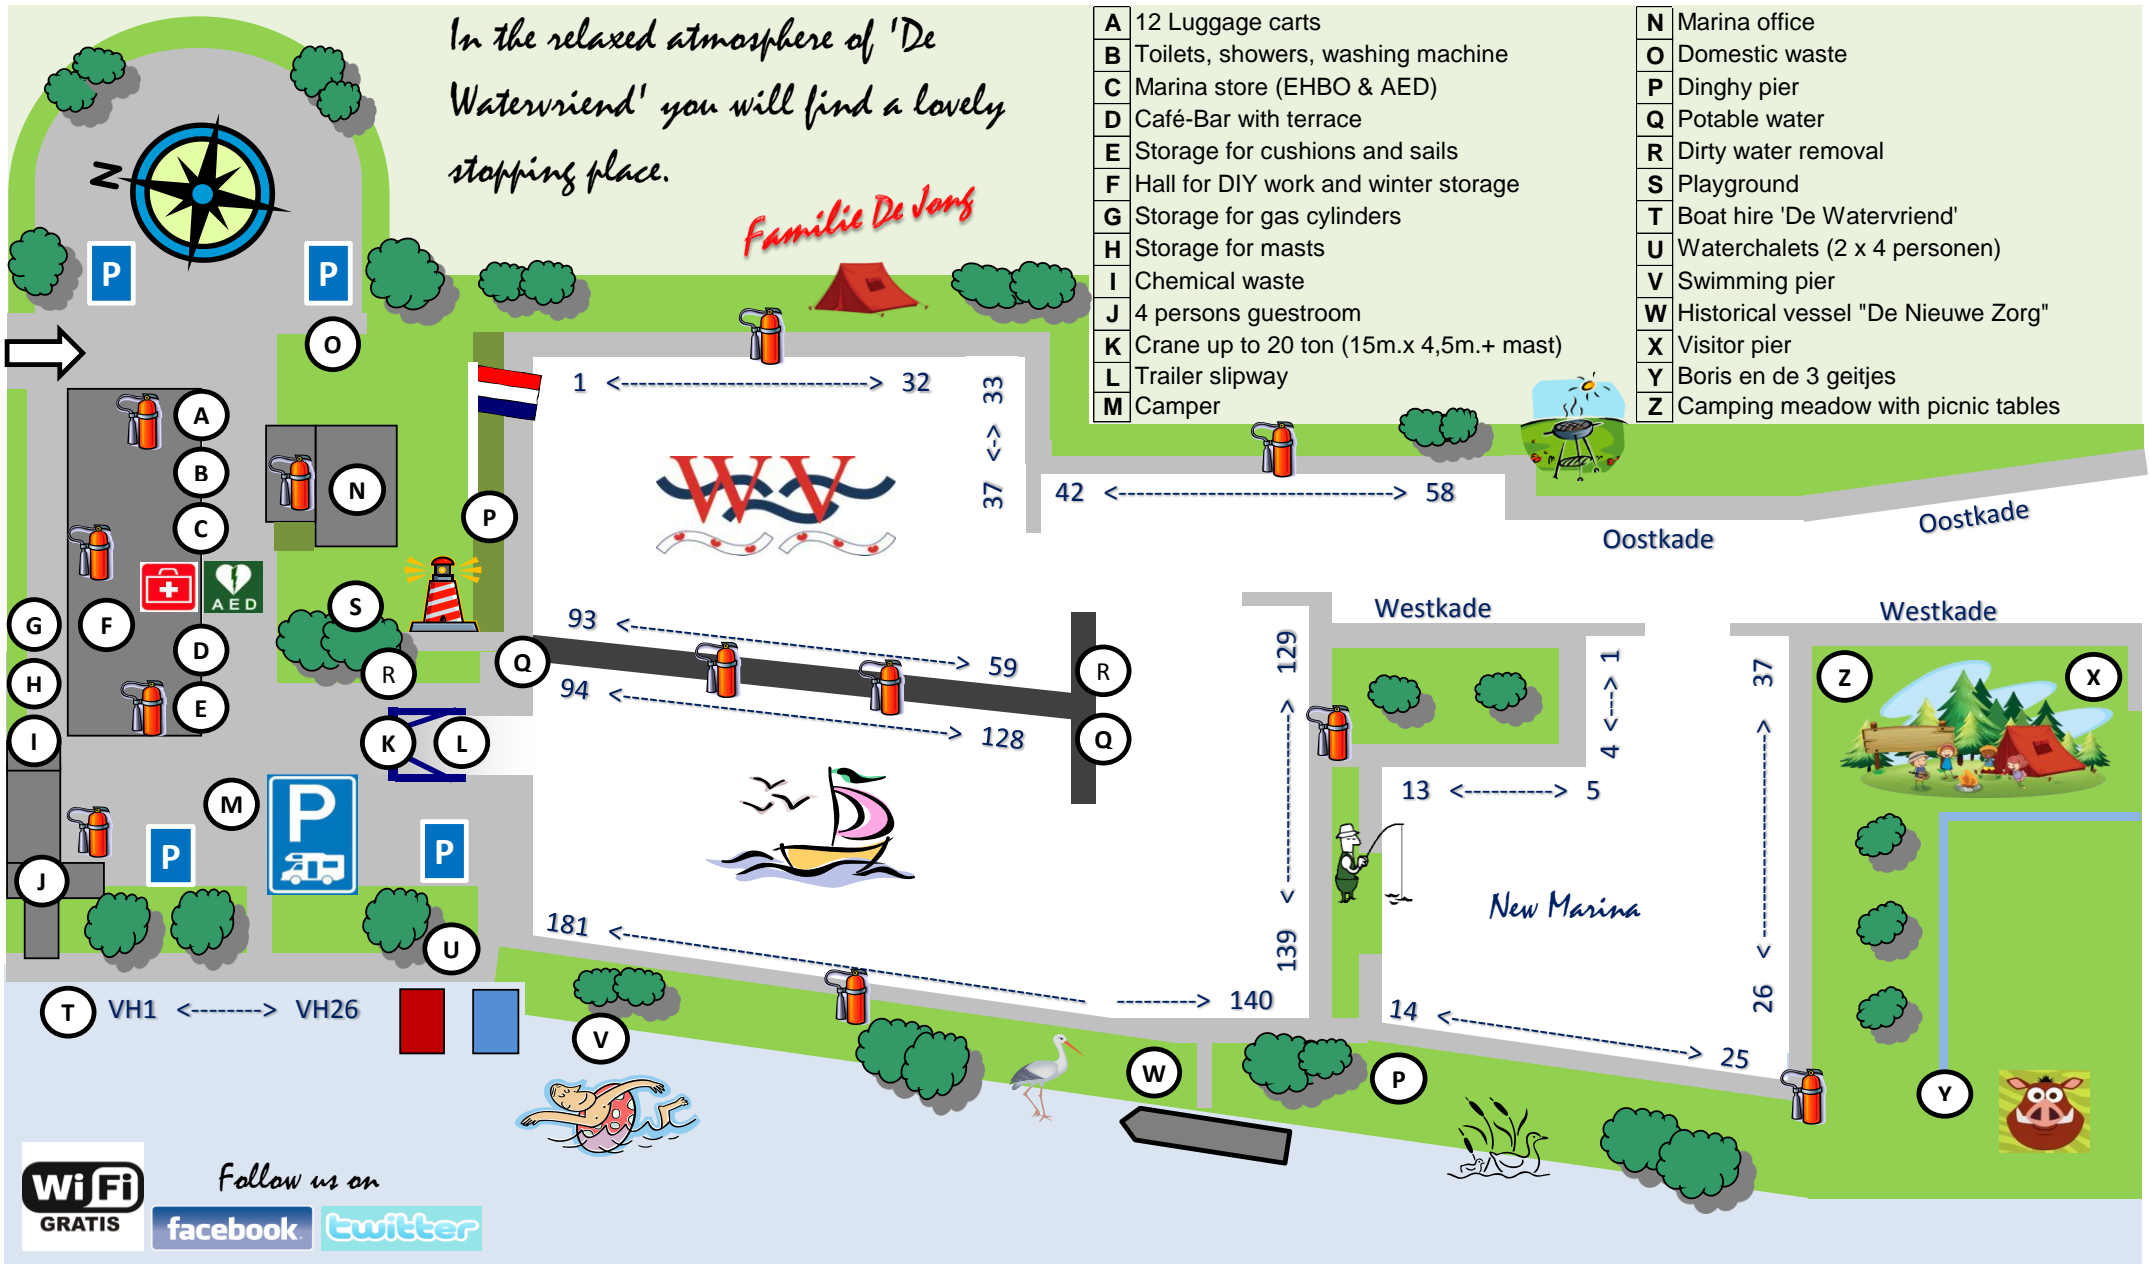

In the relaxed atmosphere of 'De Watervriend' you will find a lovely stopping place.

Familie De Jong

- A 12 Luggage carts
- B Toilets, showers, washing machine
- C Marina store (EHBO & AED)
- D Café-Bar with terrace
- E Storage for cushions and sails
- F Hall for DIY work and winter storage
- G Storage for gas cylinders
- H Storage for masts
- I Chemical waste
- J 4 persons guestroom
- K Crane up to 20 ton (15m.x 4,5m.+ mast)
- L Trailer slipway
- M Camper

- N Marina office
- O Domestic waste
- P Dinghy pier
- Q Potable water
- R Dirty water removal
- S Playground
- T Boat hire 'De Watervriend'
- U Waterchalets (2 x 4 personen)
- V Swimming pier
- W Historical vessel "De Nieuwe Zorg"
- X Visitor pier
- Y Boris en de 3 geitjes
- Z Camping meadow with picnic tables

MARINA - BOAT RENTAL - WINTER STORAGE

De Watervriend - Sjuwedyk 10/12 - 8624 TV Uitwellingerga - 0515 559897

info@watervriend.nl - www.watervriend.nl